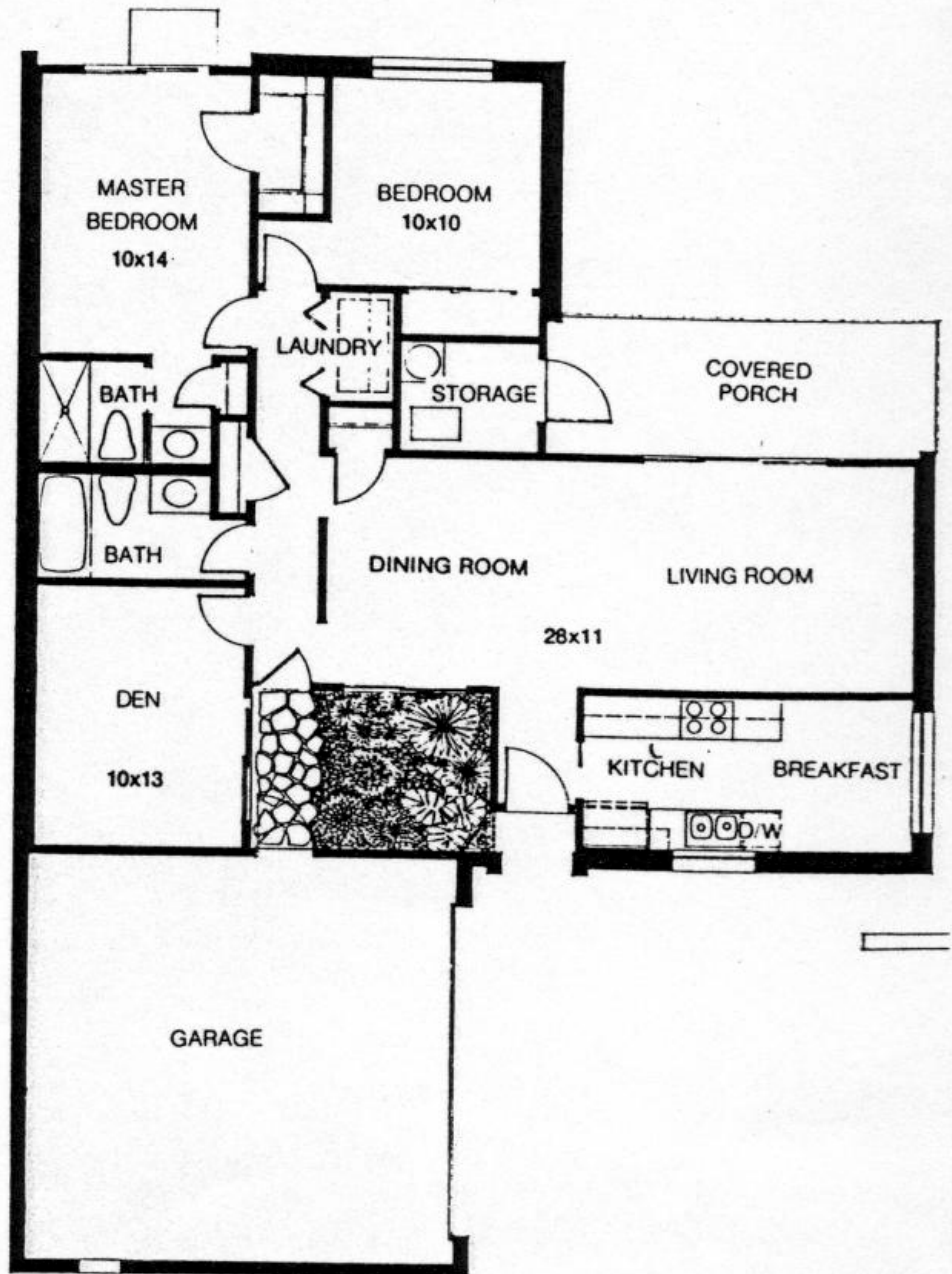

# Model 161

## Fountain Park

Approximate  
Square  
Footage: 1233

Floor plans and renderings are artist's conceptions and may not be completely accurate. Room dimensions are approximate.