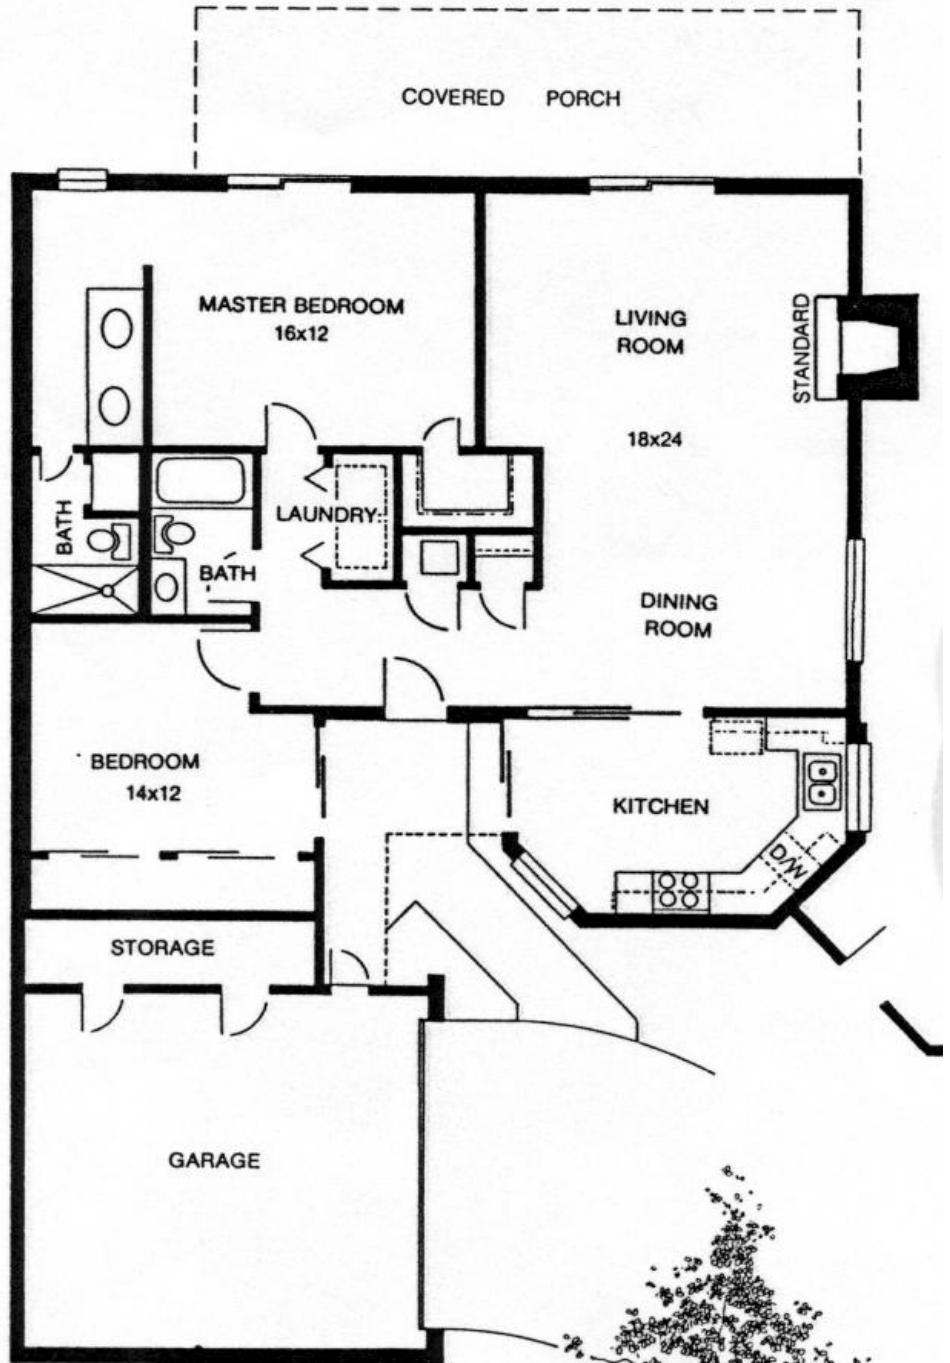

Model 162

Fountain Park

Approximate
Square
Footage: 1371

Floor plans and renderings are artist's conceptions and may not be completely accurate. Room dimensions are approximate.