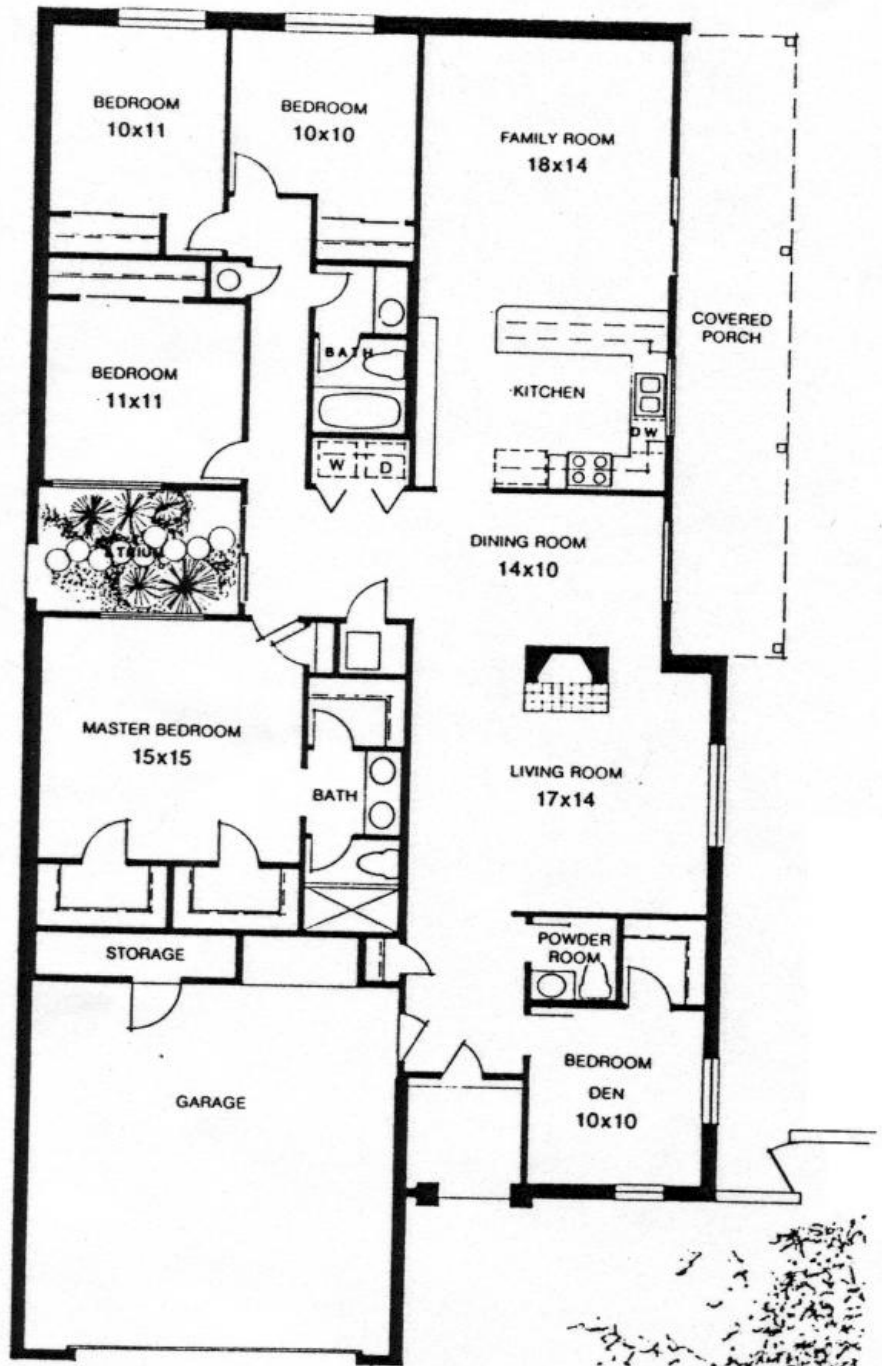

# Model 168

## Fountain Park

Approximate  
Square  
Footage: 2277

Floor plans and renderings are artist's conceptions and may not be completely accurate. Room dimensions are approximate.