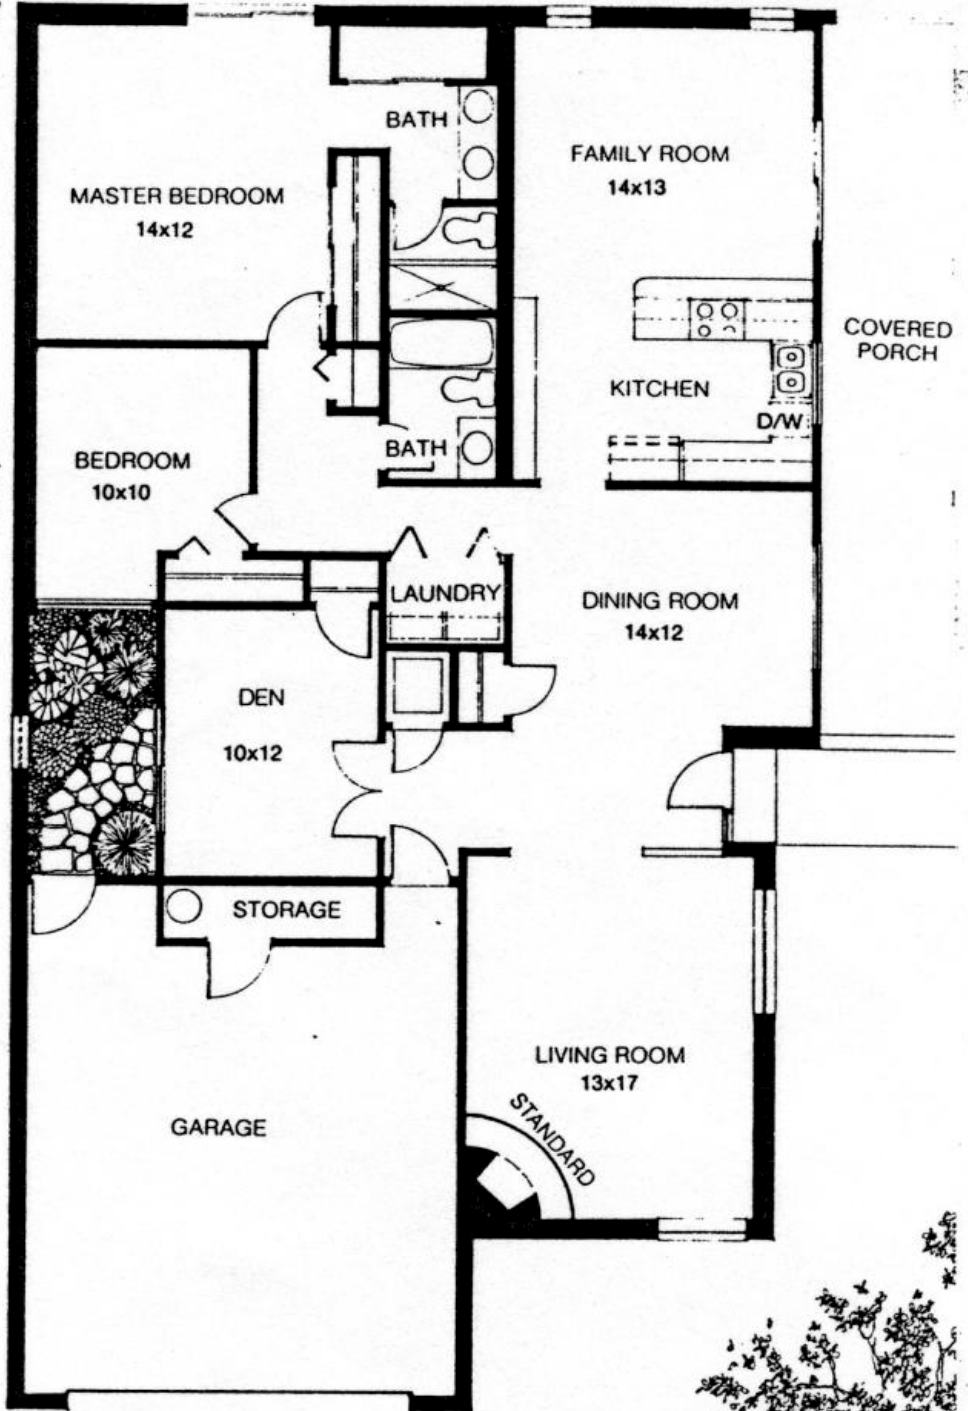

# Model 164

## Fountain Park

Approximate  
Square  
Footage: 1667

Floor plans and renderings are artist's conceptions and may not be completely accurate. Room dimensions are approximate.