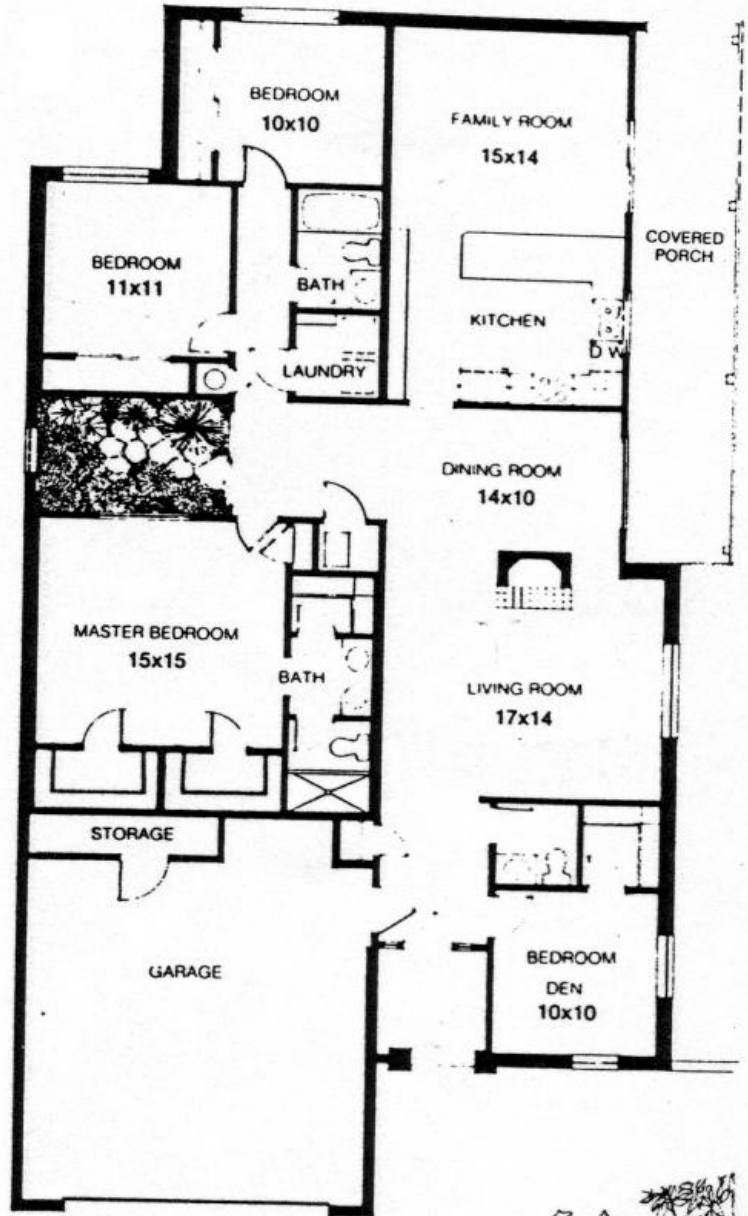

# Model 166

## Fountain Park

Approximate  
Square  
Footage: 2072

Floor plans and renderings are artist's conceptions and may not be completely accurate. Room dimensions are approximate.