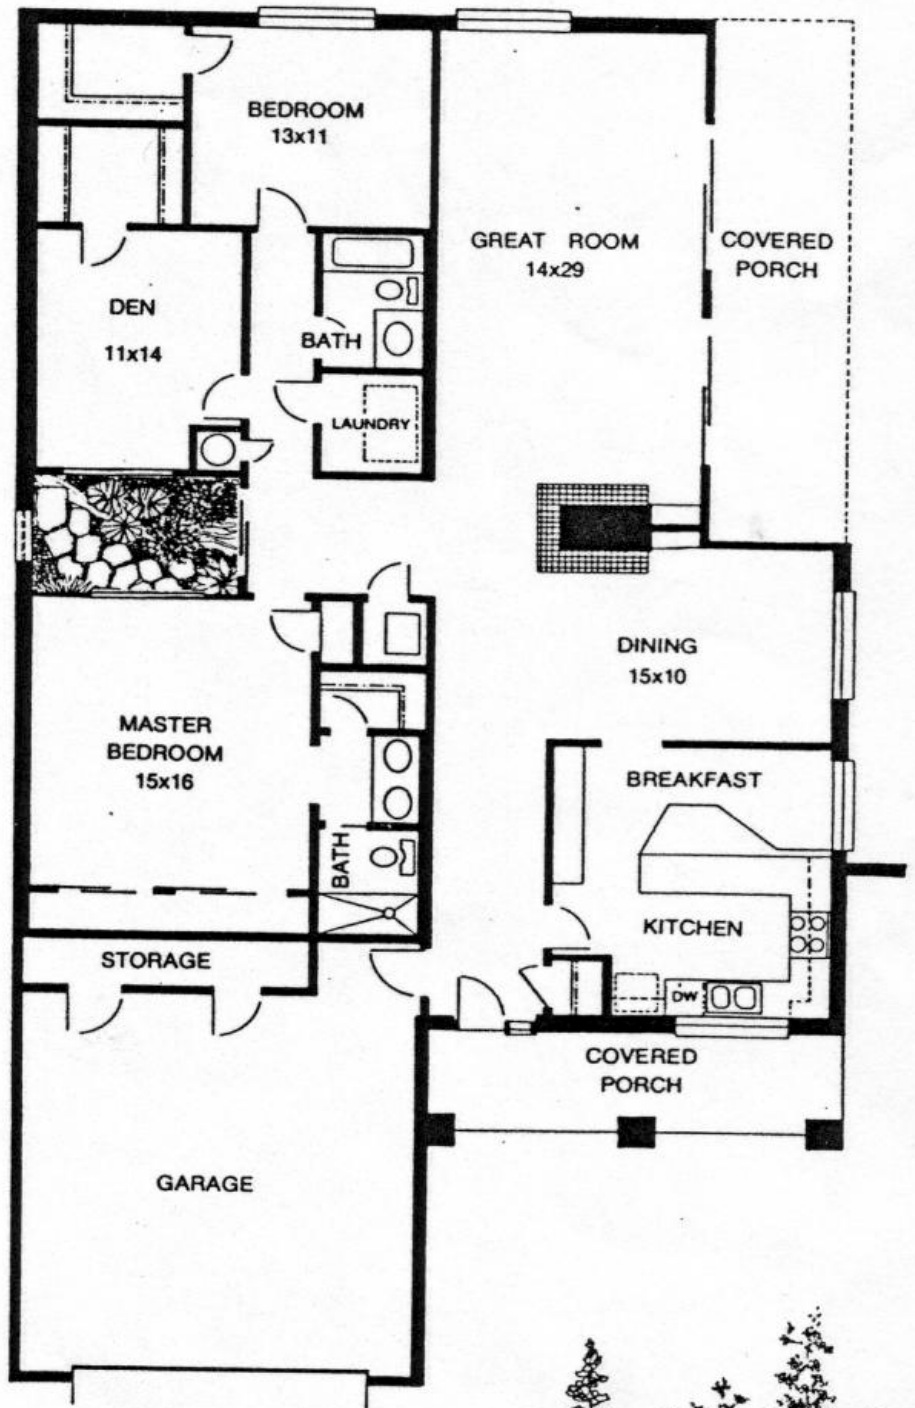

Model 167

Fountain Park

Approximate
Square
Footage: 2090

Floor plans and renderings are artist's conceptions and may not be completely accurate. Room dimensions are approximate.